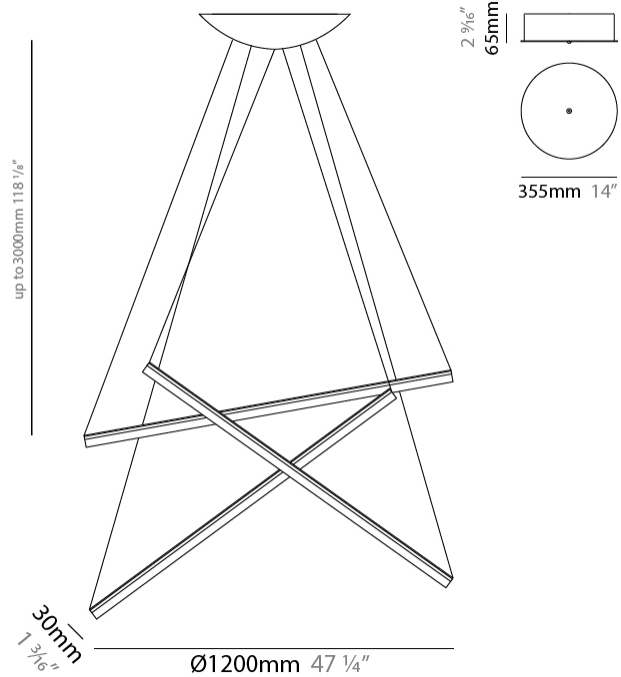

1. To build a product code in our configurator select the specify button on the base model # product page
2. To build a manual product code on this datasheet choose from the options listed below in blue font and add the suffix to the base model #

GENERAL

Series: Ixion
Subseries: Ixion 3 rod
Brand: Quasar
Division: Design
Mounting Type: Suspension
Mounting Location: Ceiling
Subcategory: Pendant

PHYSICAL

Shape: Abstract
Length (mm): 1200
Length (in): 47 3/4
Height (mm): 30
Height (in): 1 3/16
Max. Overall Height (mm): 3030
Max. Overall Height (in): 119 5/16
Light Distribution: Omnidirectional
Weight (kg): 9
Weight (lbs): 19.84
Diffuser: Glass Half Matte / Half Clear
Fixture Material: Glass / Aluminum
Cable Details: 3000mm Cable

ELECTRICAL

Lamp Type: LED
Total Output Wattage (W): 43.2
Max. Wattage Per Lamp (W): 14.4
Dimming: 0-10V Dimming / Phase Dimming (120Vac Only)
Driver Included: Yes
Driver Location: Integrated
Driver Type: Constant Voltage - Universal
Driver Class: Class 2
Input Voltage (V): 120 - 277
Output Voltage (V): 24
Upon Request: (Not included - see components) Integral: 0-10Vdc dimming / (Included) Integral: Phase dimming @120Vac only / 277Vac

LED

Number of LEDs: 3
Color Temperature (°K): 2400 / 2700 / 3000 / 4000
Max. Delivered Lumen (lm): 2100 (2700K)
CRI: >90 CRI
Lamp Life (hrs): 50000

OPTICAL

RATINGS AND CERTIFICATIONS

Certified By: Certified for North American Standards
IP rating: IP20