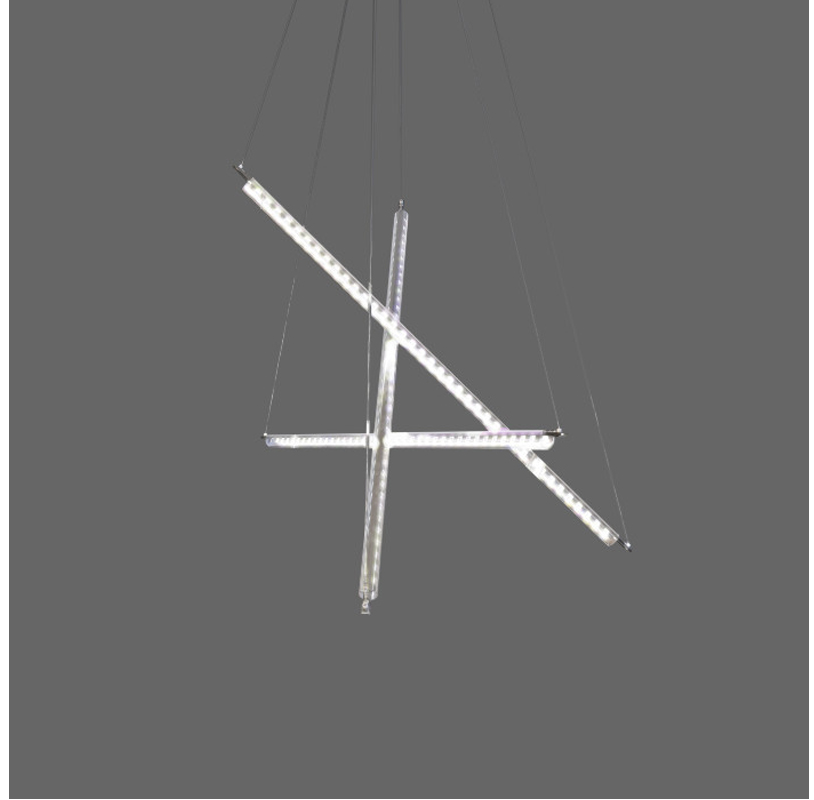

1. To build a product code in our configurator select the specify button on the base model # product page
2. To build a manual product code on this datasheet choose from the options listed below in blue font and add the suffix to the base model #

GENERAL

Series: Ixion
Subseries: Ixion 3 rod
Brand: Quasar
Division: Design
Mounting Type: Suspension
Mounting Location: Ceiling
Subcategory: Pendant

PHYSICAL

Shape: Abstract
Length (mm): 1200
Length (in): 47 3/4
Height (mm): 30
Height (in): 1 3/16
Max. Overall Height (mm): 3030
Max. Overall Height (in): 119 5/16
Light Distribution: Omnidirectional
Weight (kg): 9
Weight (lbs): 19.84
Diffuser: Glass Half Matte / Half Clear
Fixture Material: Glass / Aluminum
Cable Details: 3000mm Cable

ELECTRICAL

Lamp Type: LED
Total Output Wattage (W): 43.2
Max. Wattage Per Lamp (W): 14.4
Dimming: 0-10V Dimming / Phase Dimming (120Vac Only)
Driver Included: Yes
Driver Location: Integrated
Driver Type: Constant Voltage - Universal
Driver Class: Class 2
Input Voltage (V): 120 - 277
Output Voltage (V): 24
Upon Request: (Not included - see components) Integral: 0-10Vdc dimming / (Included) Integral: Phase dimming @120Vac only / 277Vac

LED

Number of LEDs: 3
Color Temperature (°K): 2400 / 2700 / 3000 / 4000
Max. Delivered Lumen (lm): 2100 (2700K)
CRI: >90 CRI
Lamp Life (hrs): 50000

OPTICAL

RATINGS AND CERTIFICATIONS

Certified By: Certified for North American Standards
IP rating: IP20